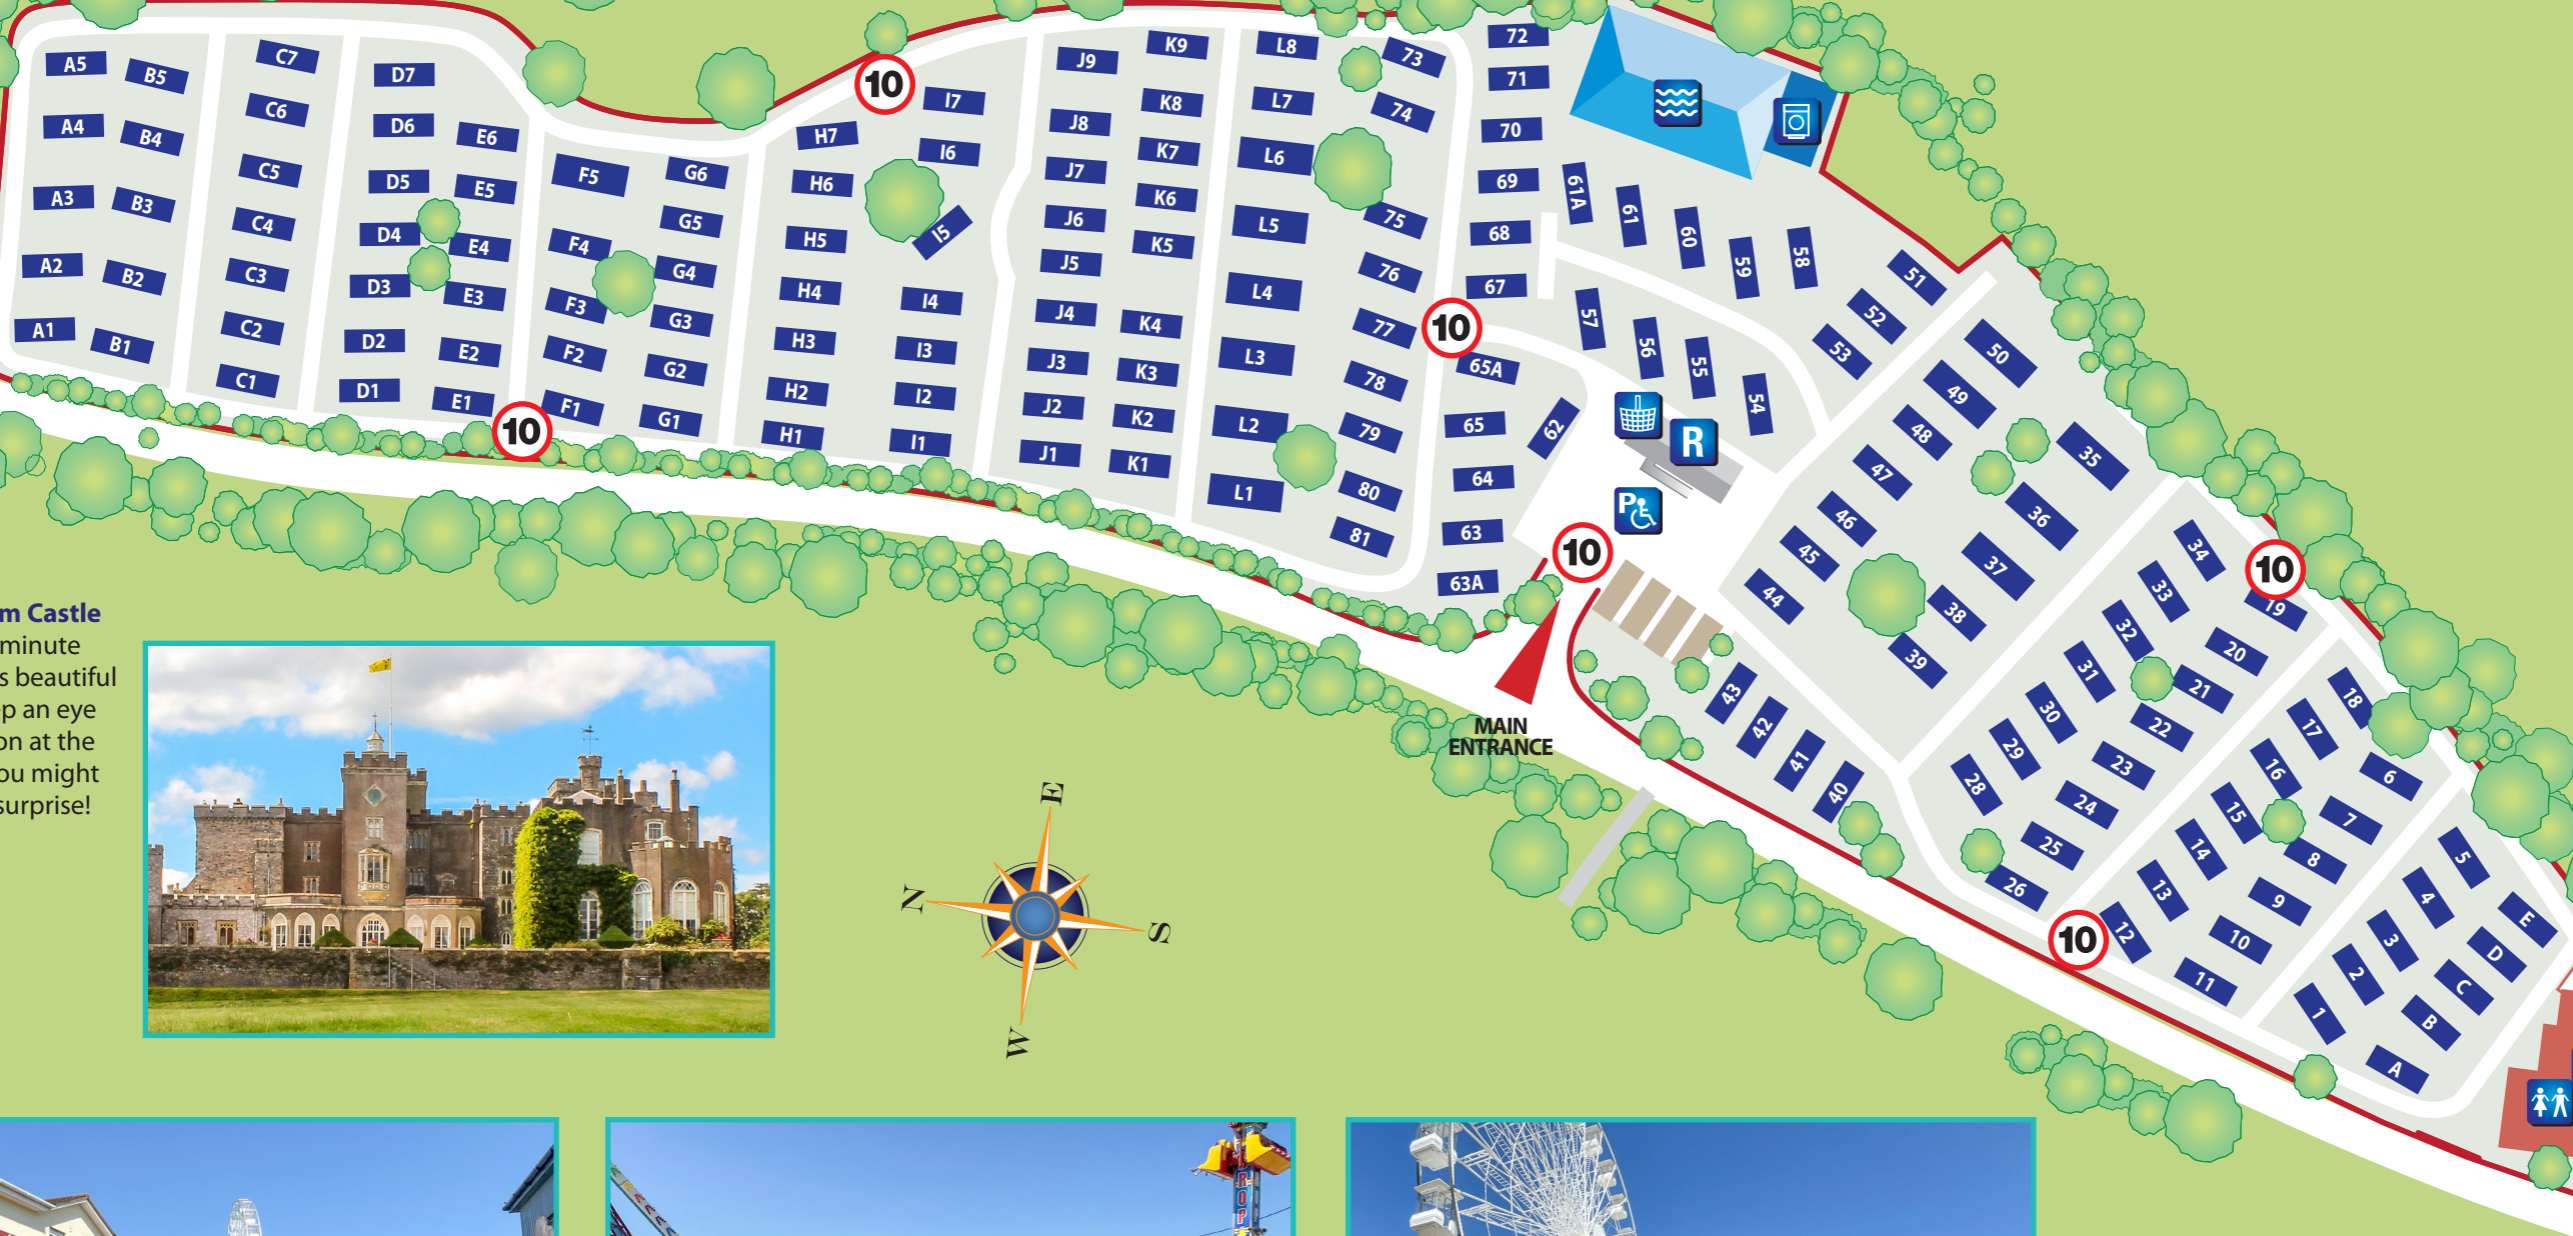

# Newmans Holiday Homes

### Key

- Max 10mph Speed limit
- Car & Disabled Parking
- Reception
- Shopping
- Indoor Swimming
- Bar & Restaurant
- Entertainment
- Play Area
- Laundrette
- Toilets

**Powderham Castle**  
Approx 15 minute drive to this beautiful castle - keep an eye on 'what's on at the Castle' as you might be in for a surprise!

**Award Winning Beach**  
Approx 10 minute walk